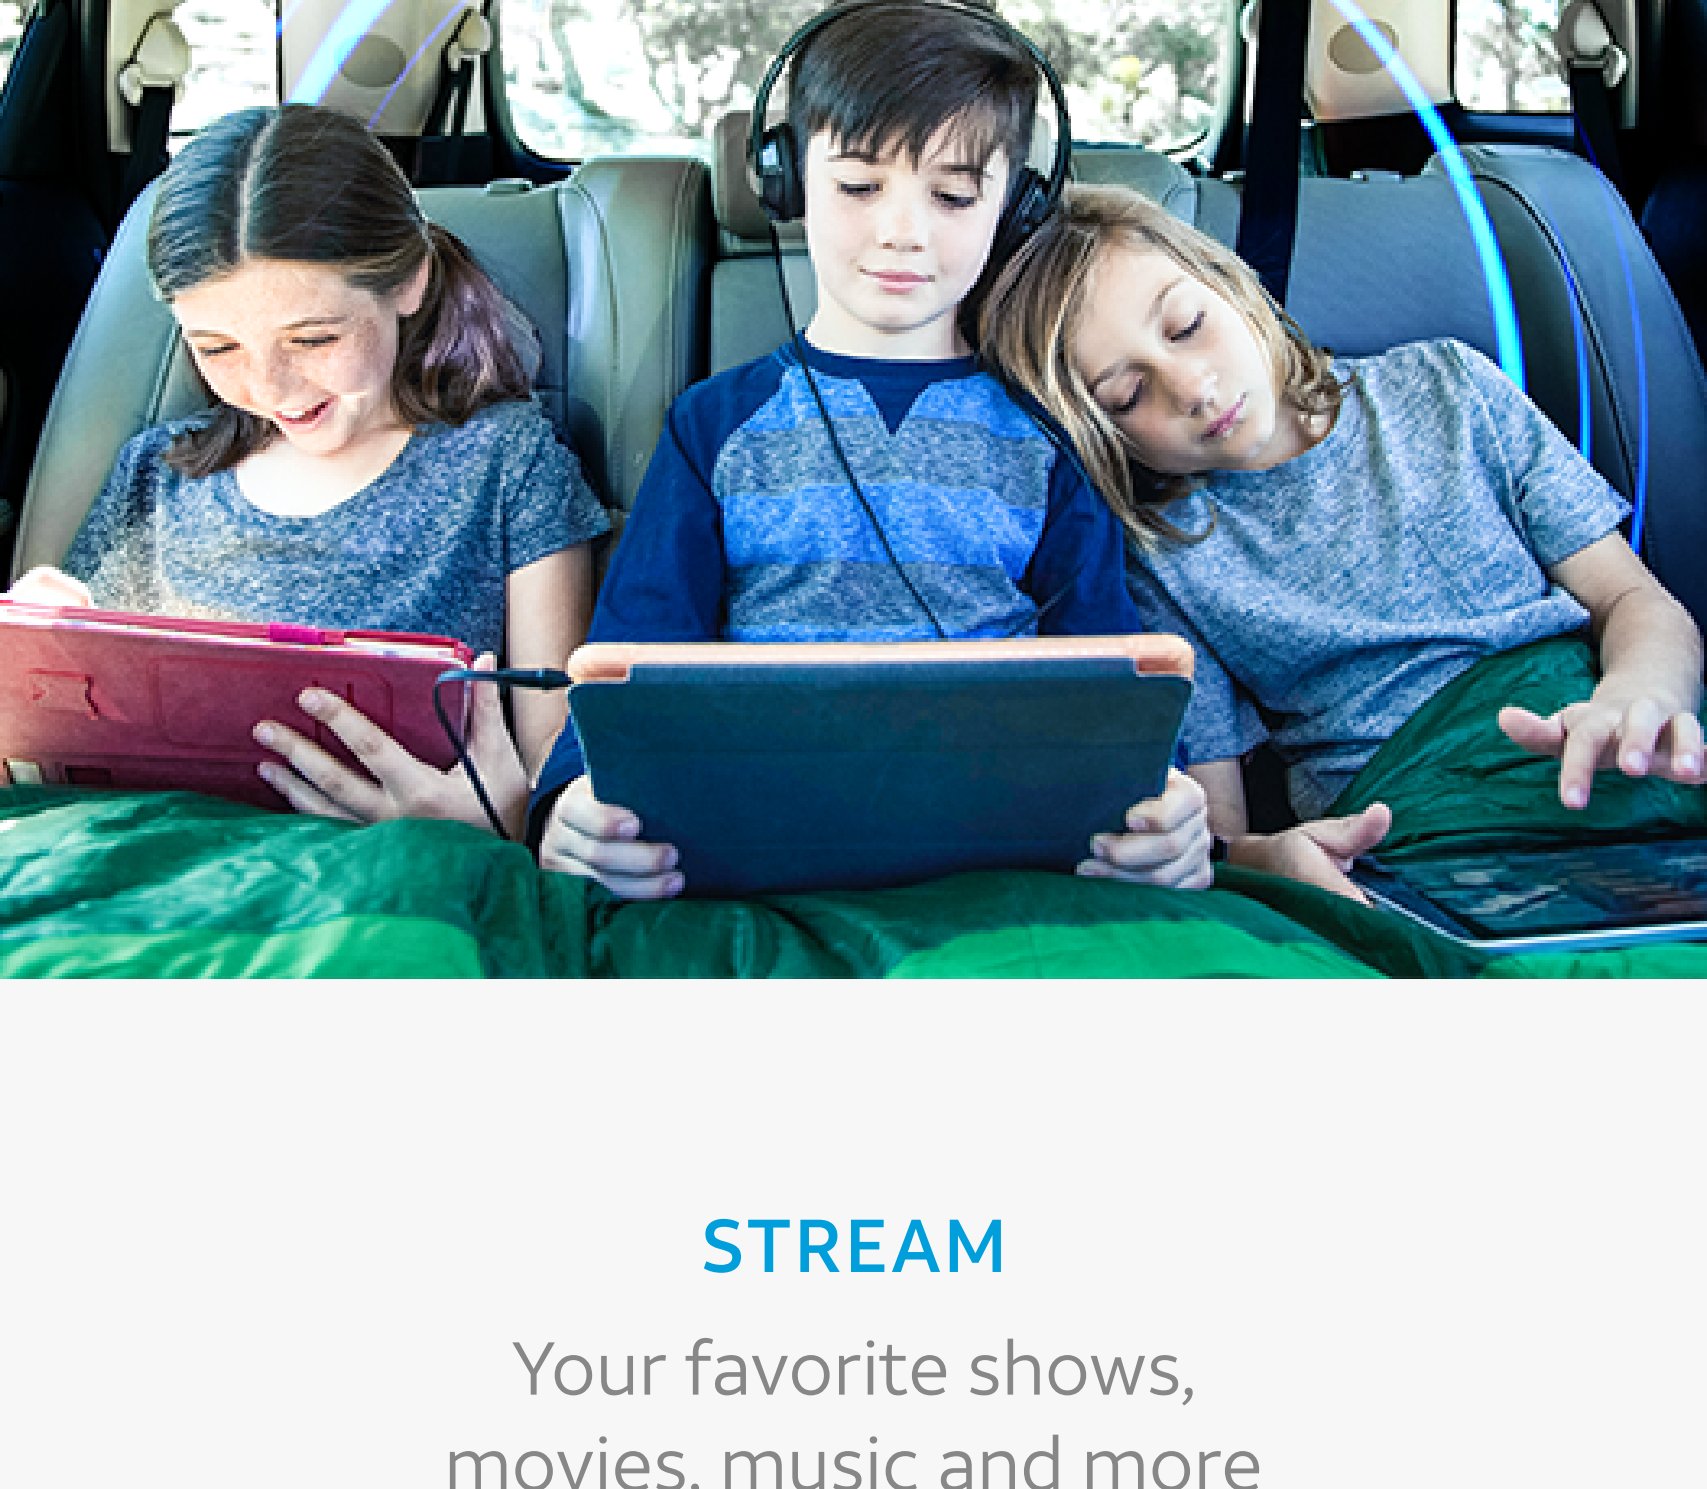

AT&T | IN-CAR WI-FI®

Welcome to a whole new
driving experience

CONNECT

Multiple devices
within or adjacent to
your vehicle[^]

STREAM

Your favorite shows,
movies, music and more

ENJOY

Your vehicle is now a
powerful Wi-Fi hotspot
on the AT&T network