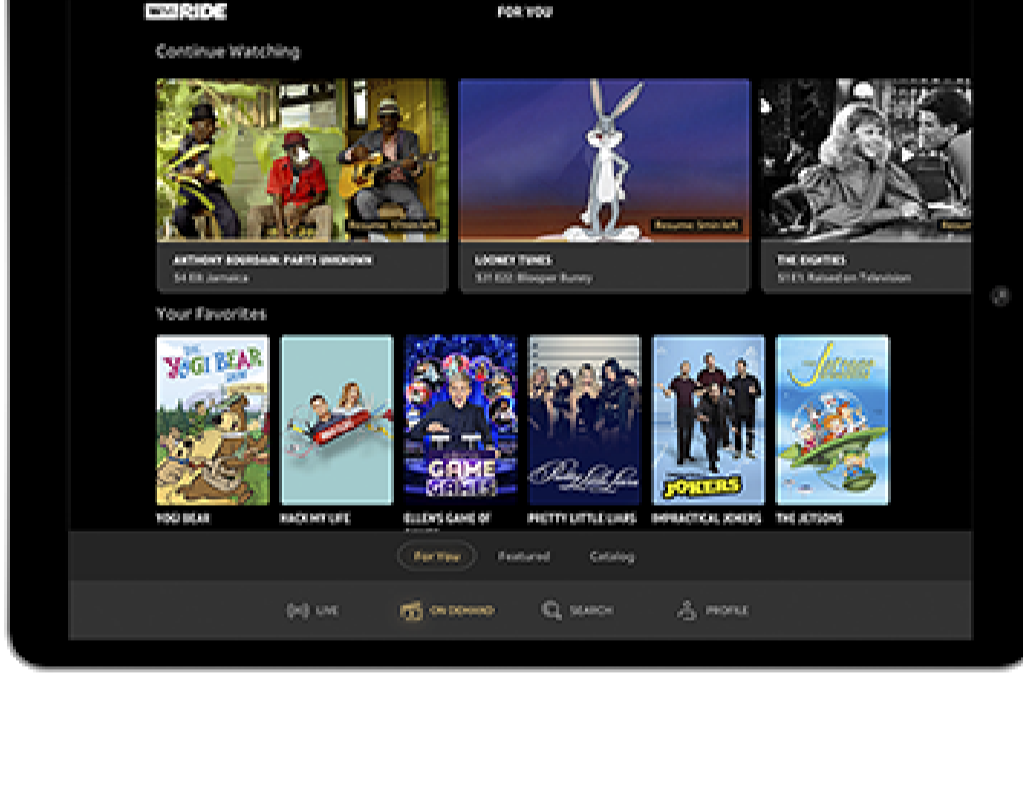

ON THE ROAD, ON DEMAND

Stream 1,000+ hours of great entertainment

FUN FOR THE WHOLE FAMILY

Passengers can stream their favorites on their own devices

Always pay careful attention to the road and do not drive distracted. Wi-Fi hotspot intended for passenger use only when vehicle is in operation.

Compatible device and vehicle required. Requires active subscription to either eligible AT&T trial or AT&T unlimited data plan including In-car Wi-Fi. Download of WarnerMedia RIDE™ app required. Download and usage data charges may apply.

AT&T | IN-CAR WI-FI®

Welcome to a whole new driving experience