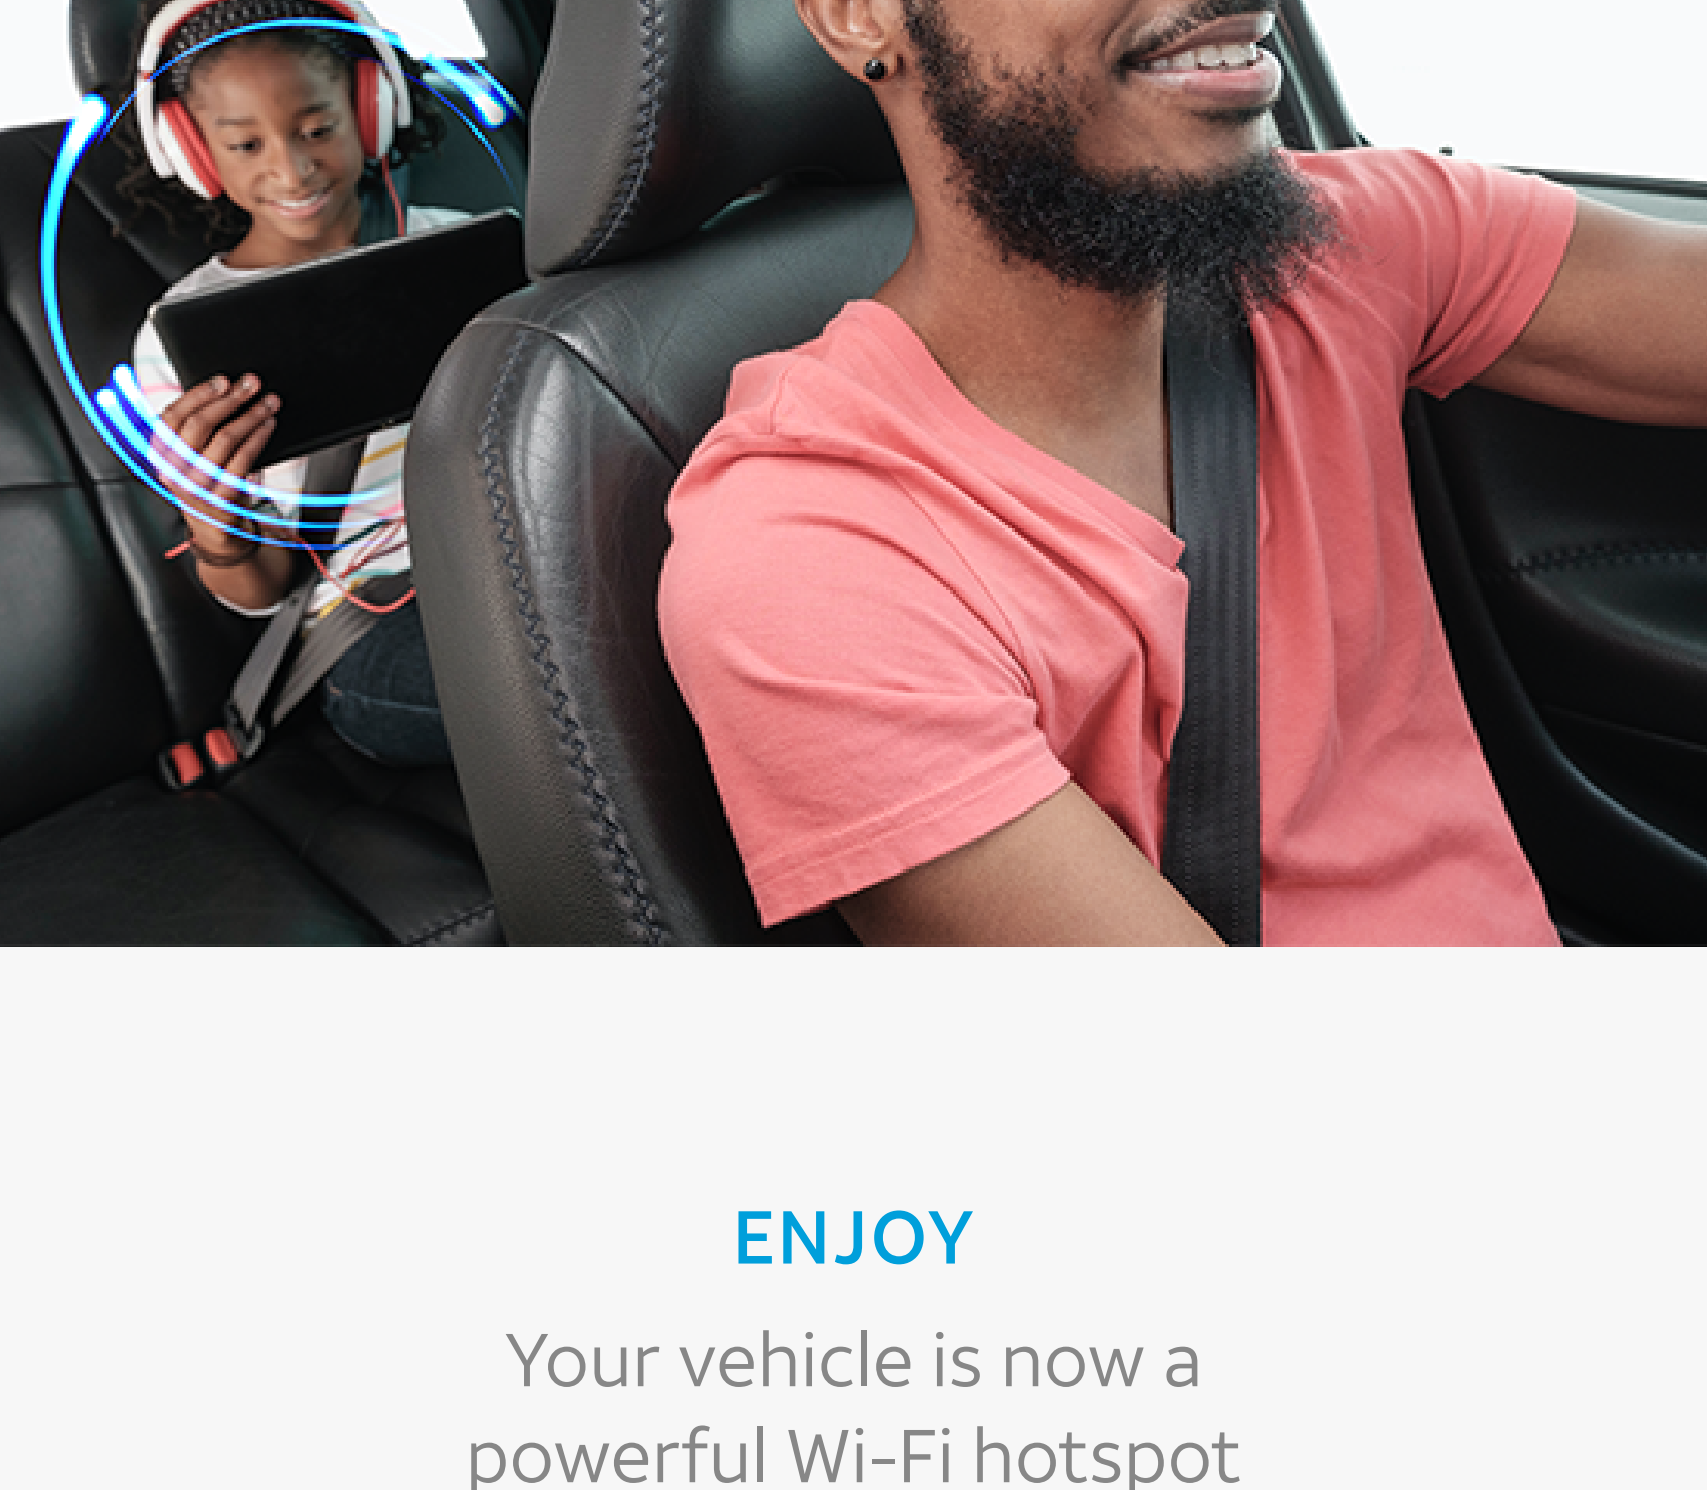

AT&T | IN-CAR WI-FI®

Welcome to a whole new
driving experience

CONNECT

Multiple devices
within or adjacent to
your vehicle[^]

STREAM

Your favorite shows,
movies, music and more

ENJOY

Your vehicle is now a
powerful Wi-Fi hotspot
on the AT&T network

Stay connected, but never drive
distracted. No text or post is
worth it. [Learn more.](#)