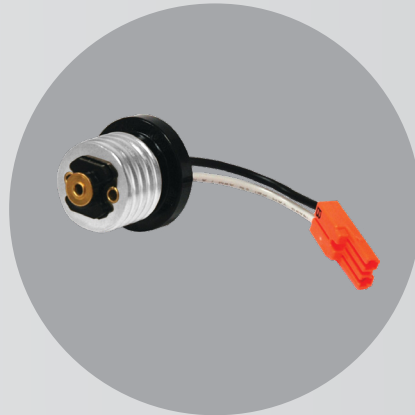

### Quick Connect Plug

For easy electrical connection from trim to housing in seconds.

Easy connection with the Quick Connect Plug allows for easy electrical connection within housing.

Trim ships with socket whip for installations into housings with medium base sockets.