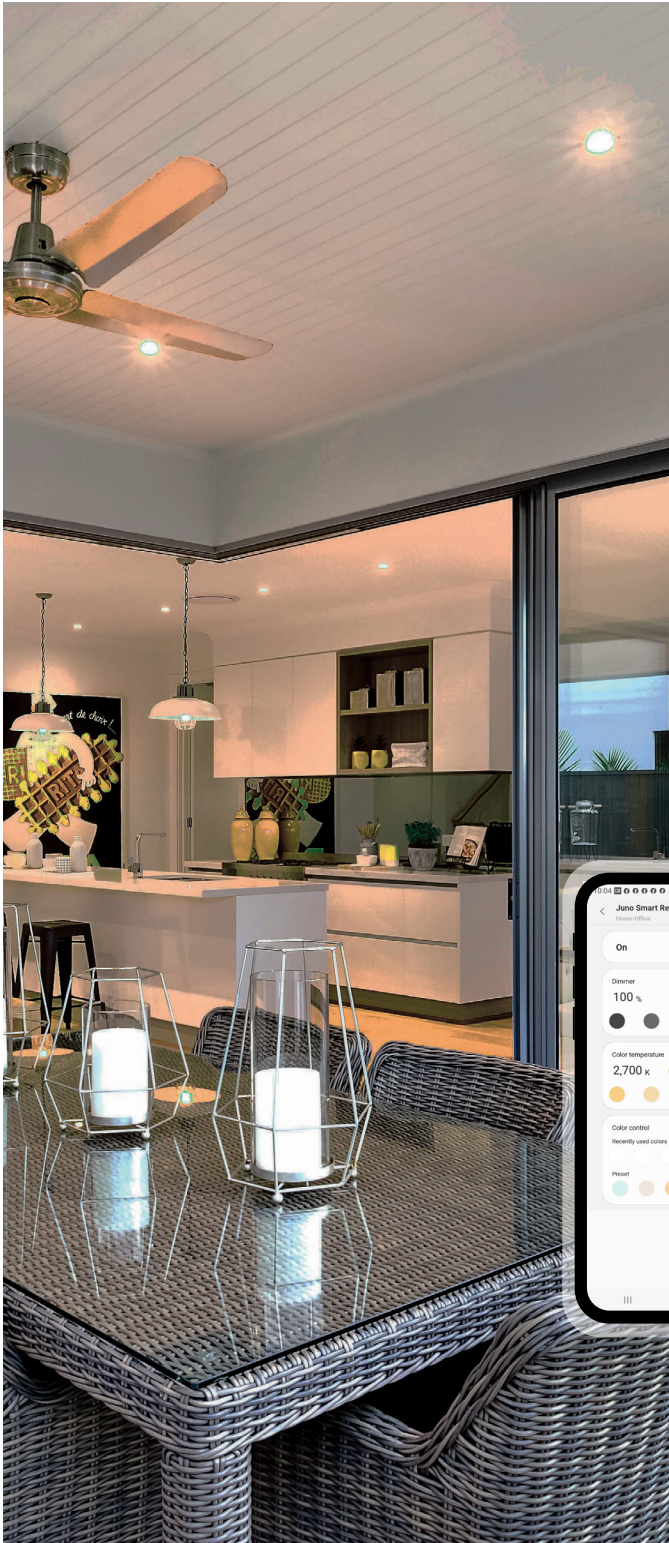

Adjustable gimbal design provides 35° vertical aiming. Perfect for accent lighting and wall washing in any room.

4" Adjustable Trim

5/6" Adjustable Trim

Fine tune color temperatures 2700K (soft white) - 5000K (daylight),  
**OR**  
RGB for full color spectrum options