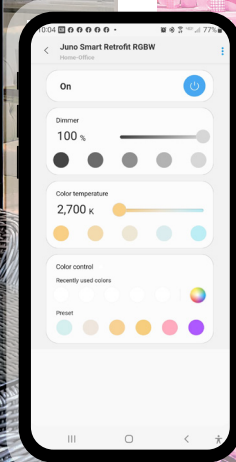

Adjustable gimbal design provides 35° vertical aiming. Perfect for accent lighting and wall washing in any room.

4" Adjustable Trim

5/6" Adjustable Trim

Fine tune color temperatures 2700K (soft white) - 5000K (daylight),  
**OR**  
RGB for full color spectrum options